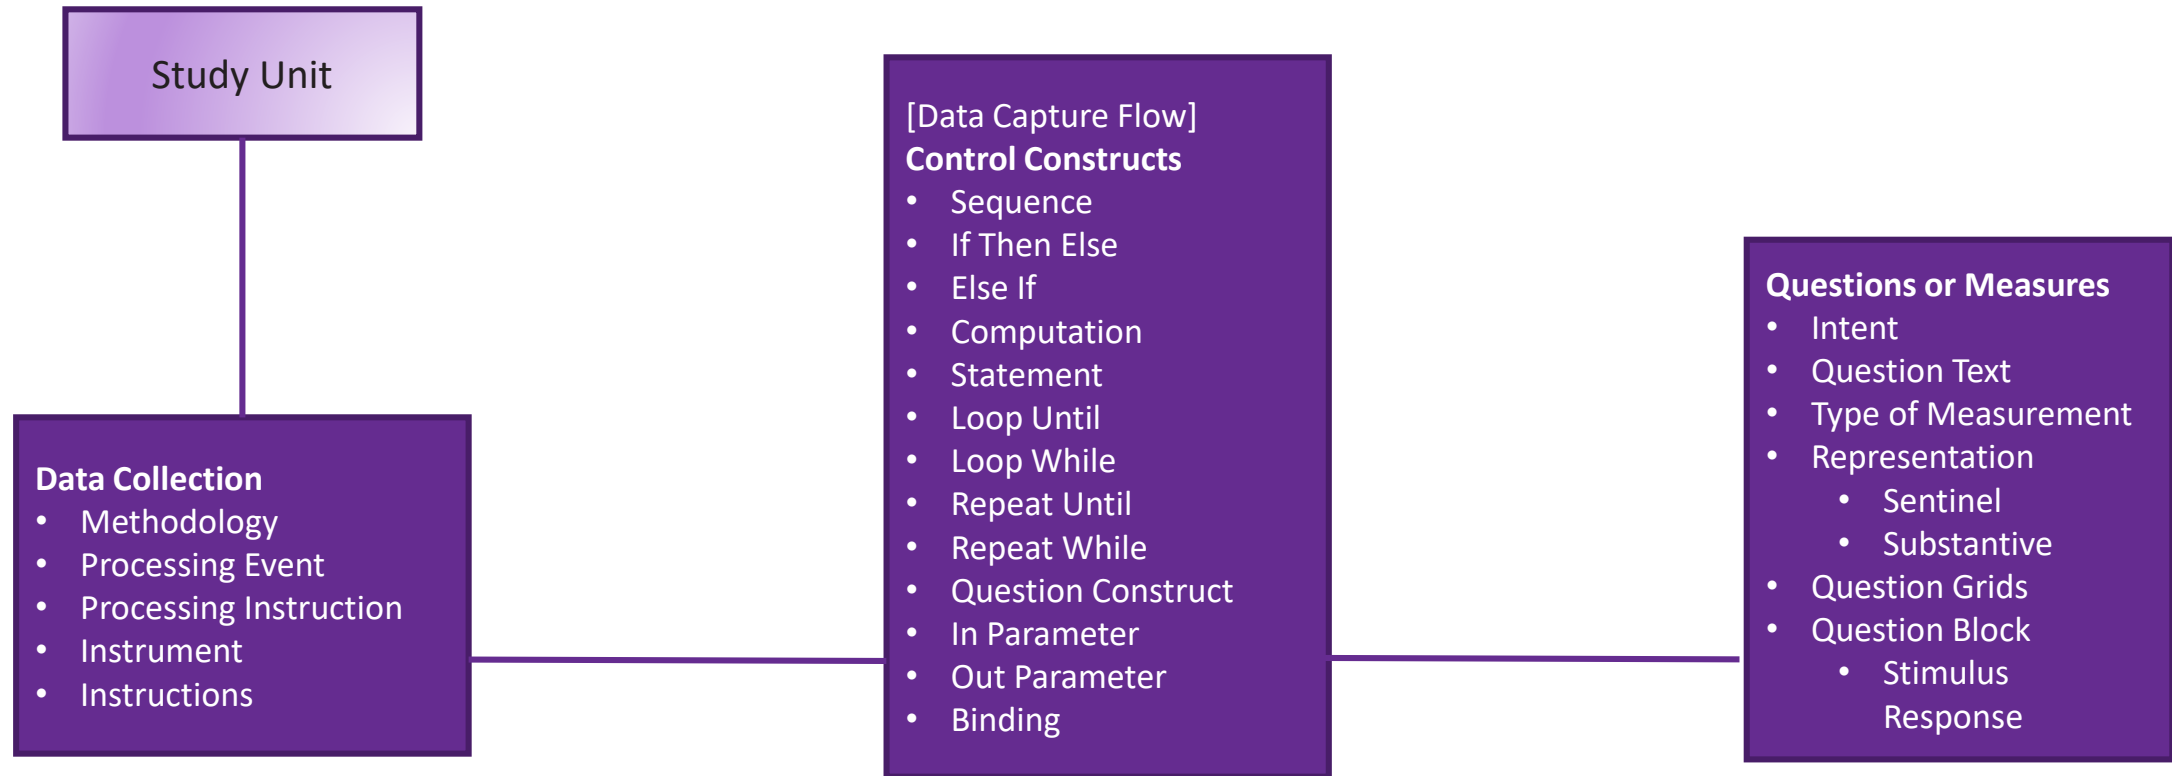

Metadata Management DDI-Lifecycle Overview

Jon Johnson

12 September 2019

CLOSER, UCL Institute of Education

Overview

- What it contains
- How DDI-Lifecycle fits together
- Relationship between different objects

DDI-Lifecycle Overview

Data collection

Data management

Data production

Questionnaire Implementation

Data Capture

Conceptual

Data Description

Data production

Connecting information across the Lifecycle

Data Conception, Collection and Computation (schematic)

Connecting information across the Lifecycle

Data Conception, Collection and Computation (example)